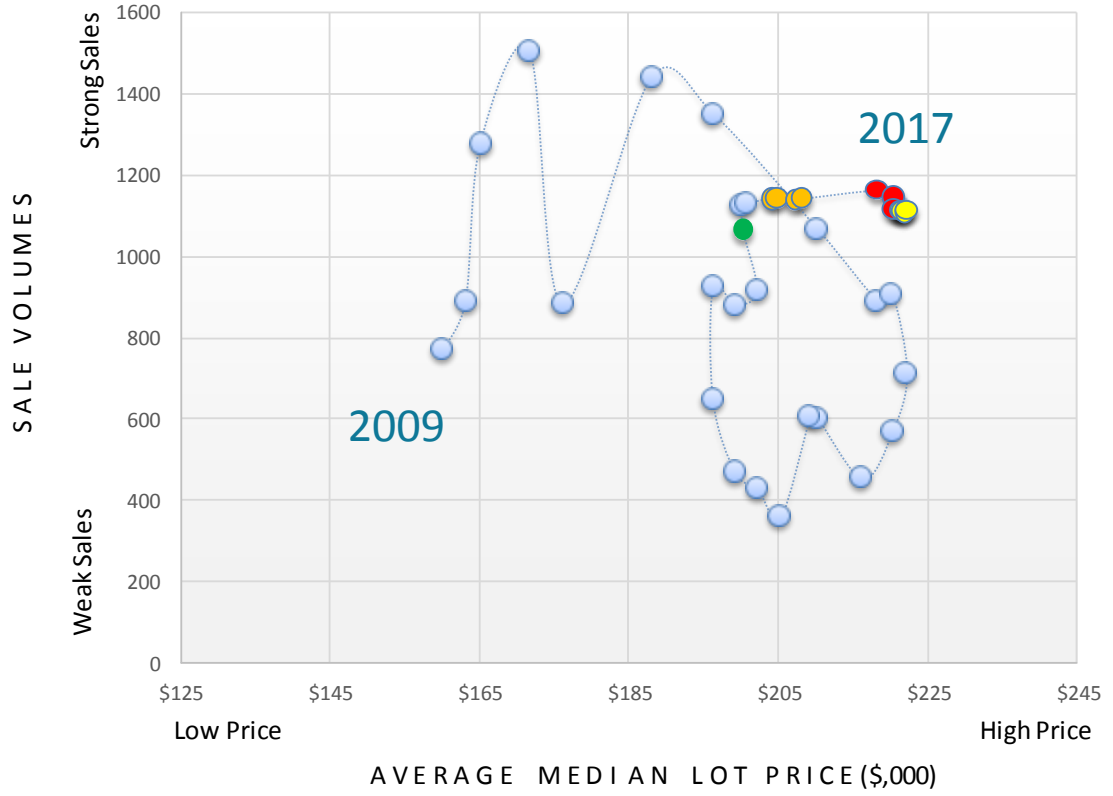

# Melbourne Matrix

Report produced :

Report author : Colin Keane – Director of National Land Survey Program

*Example of the performance of the Melbourne market over time*

[www.nlsp.com.au](http://www.nlsp.com.au)

# Melbourne Performance Matrix (Qtr. and Annual)

MEDIAN PRICE & SALE VOLUMES BY QUARTER

MEDIAN PRICE & SALE VOLUMES BY YEAR